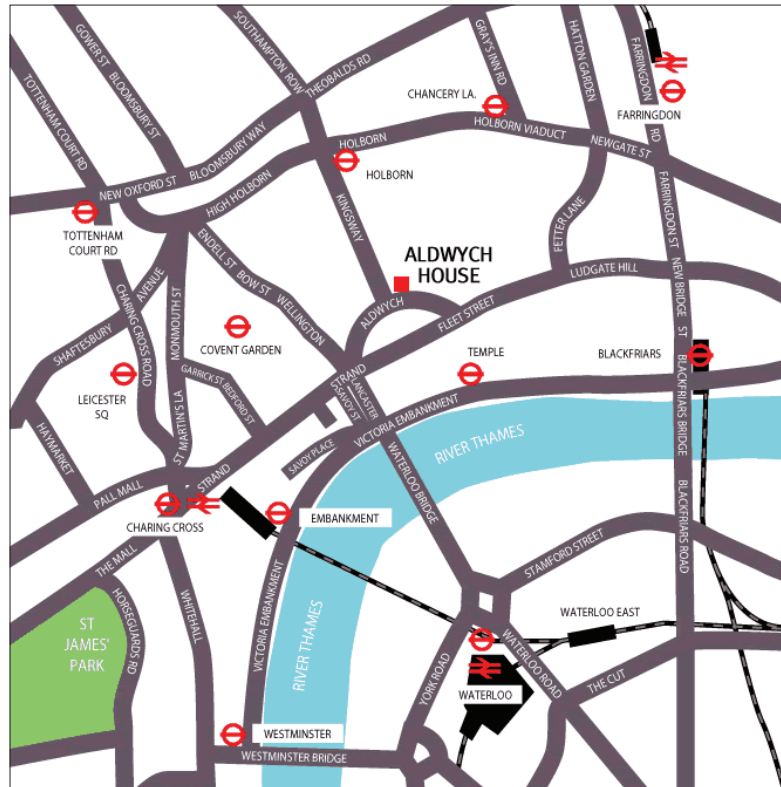

Altiris London Office

Altiris
Aldwych House, 8th Floor
71-91 Aldwych
London
WC2B 4HN

Toll Free: 008000ALTIRIS/
008000 25 84747
F 44 207 092 3401
W www.altiris.com